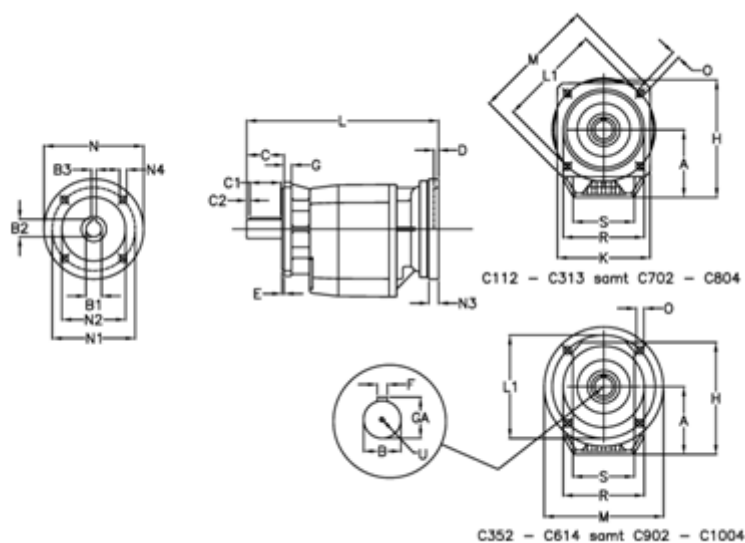

Article number: 40600705222440

Description: Helical gearbox  
C703F-52,2-P100B5

## Measures

A = 208.0	D = 4.5	L1 = 300	R = 262
B = 60	E = 5	M = 350	S = 250
B1 = 28	F = 18	N = 250	U = M20x42
B2 = 31.3	G = 17	N1 = 215	
B3 = 8	GA = 64.0	N2 = 180	
C = 120	H = 358.0	N3 = 0	
C1 = 90	K = 300	N4 = M12x16	
C2 = 15	L = 483.0	O = 18.0	